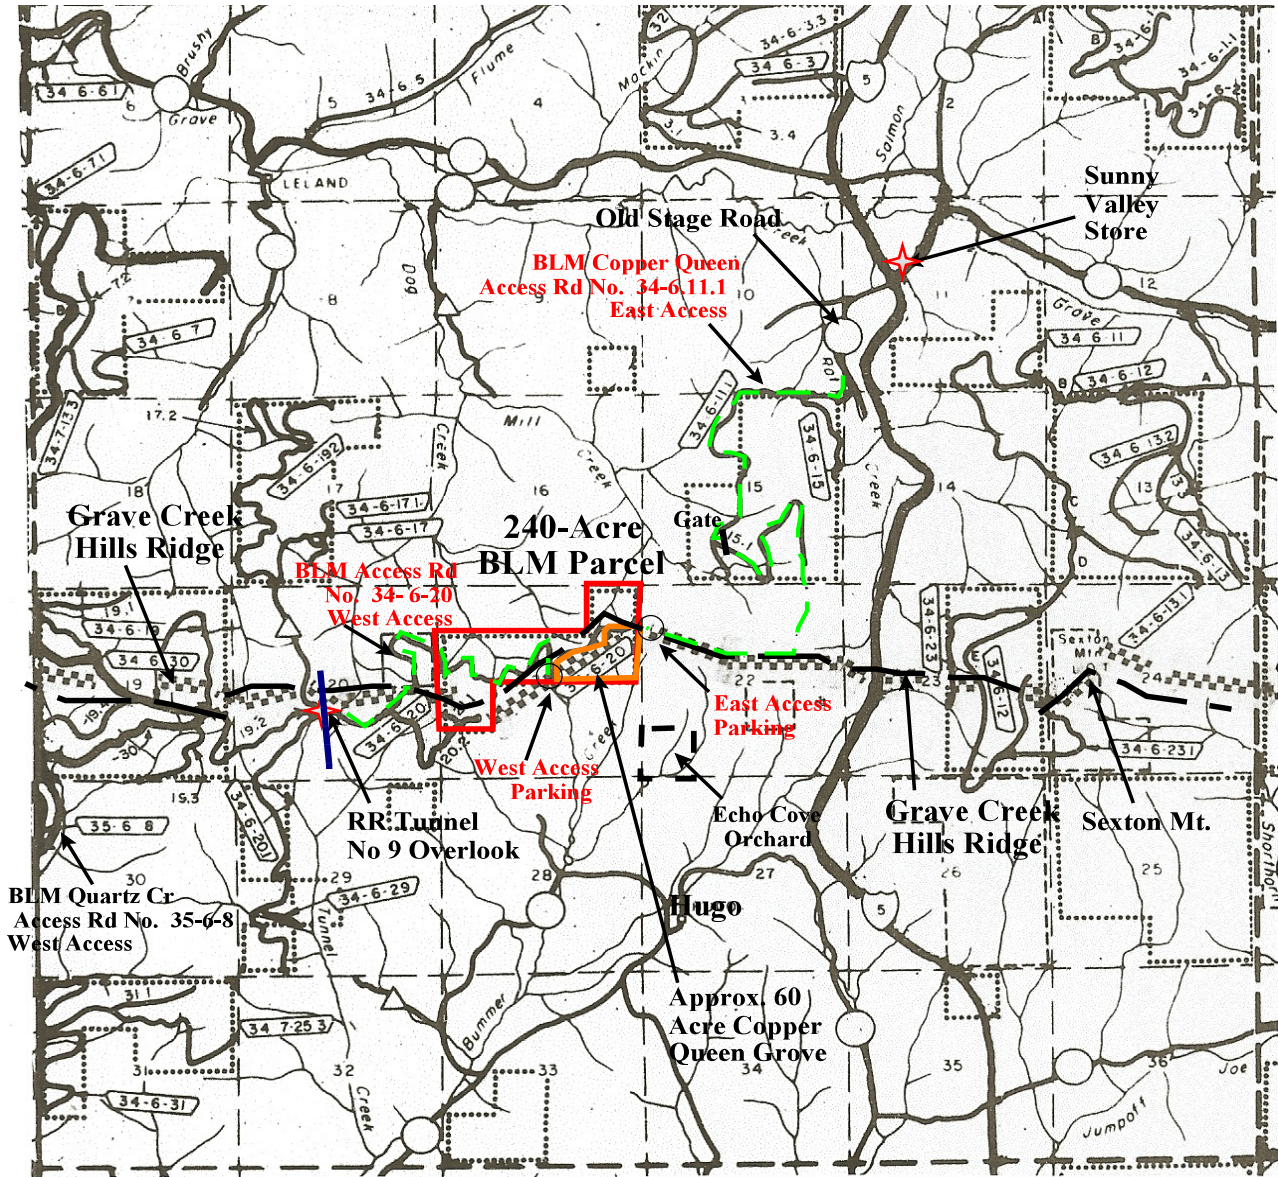

# Map 1

*Map 1. 2013 240-Acre BLM Forest Parcel: Tax Lot 100, Section 21, T.34S., R.6W., W.M. (BLM Transportation Map)*